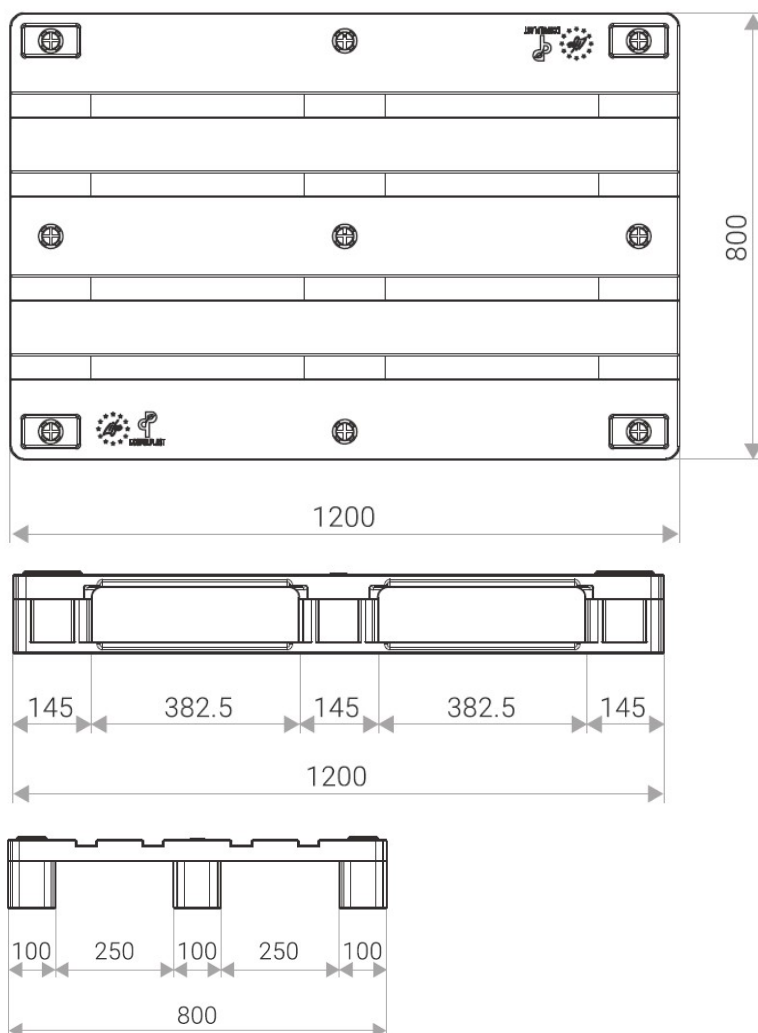

PACKAGING SPECIFICATION	5050PPEC	PAGE 1 of 2
Site: Via per Vicopelago 257, 55100, Lucca (LU), Italy	r-PALLET PLASTIC 80x120x14,4	
Description: r-Europallet 80x120	INTERNAL CODE: 02	ADMIN. CODE: 02

APPLICATION

Pallet suitable for the delivery of any kind of good (food contact excluded) under this specification

FEATURES

Dimensional features

Length (mm):	1200 ± 5
Width (mm):	800 ± 5
Height (mm):	144 ± 4
4 way forks	

Materiale

Mixed Recycled polyolefins

Color

Black, grey

PACKAGING SPECIFICATION	5050PPEC	PAge 2 of 2
Site: Via per Vicopelago 257, 55100, Lucca (LU), Italy	r-PALLET PLASTIC 80x120x14,4	
Description: r-Europallet 80x120	INTERNAL CODE: 02	ADMIN. CODE: 02

GENERAL FEATURES

The protruding rectangle in each corner is an anti slip devices, which provide greater safety in handling a pallet stack.

NOTE

Repulp is not responsible for any use different than goods delivery